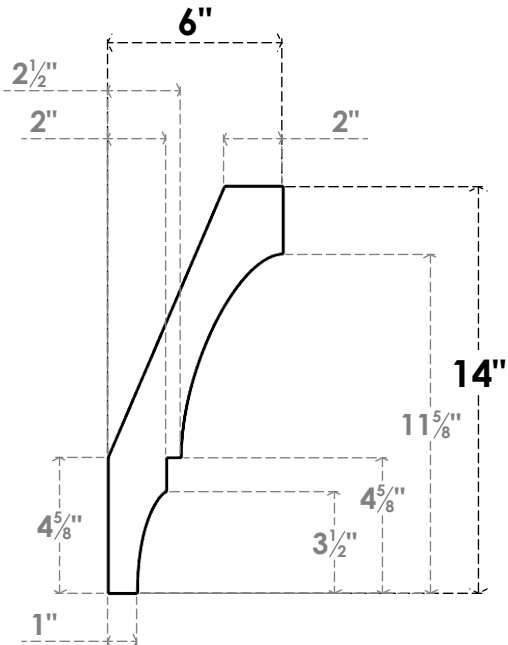

ITEM NUMBER: BRCPC055X06000X14000BOA

5 1/2"W X 6"D X 14"H BALBOA ARCHITECTURAL GRADE PVC CLOSED KNEE BRACE

SIDE PROFILE

FRONT PROFILE

ISOMETRIC

EKENA MILLWORK
2300 WEST MAIN ST.
CLARKSVILLE, TX 75426
TOLL FREE: 866-607-0453
WWW.EKENAMILLWORK.COM

NOTES

1. INSTALLATION TO BE COMPLETED IN ACCORDANCE WITH MANUFACTURER'S SPECIFICATIONS.
2. DRAWING MAY NOT BE TO SCALE
3. THIS DRAWING IS INTENDED FOR DESIGN AND PLANNING PURPOSES ONLY.
4. ALL INFORMATION CONTAINED HEREIN WAS CURRENT AT THE TIME OF DEVELOPMENT BUT MUST BE REVIEWED AND APPROVED BY THE PRODUCT MANUFACTURER TO BE CONSIDERED ACCURATE.
5. ARCHITECTURAL GRADE PVC PRODUCTS ARE MADE FROM EXPANDED CELLULAR PVC AND COME NATURALLY WHITE BUT MAY BE PAINTED