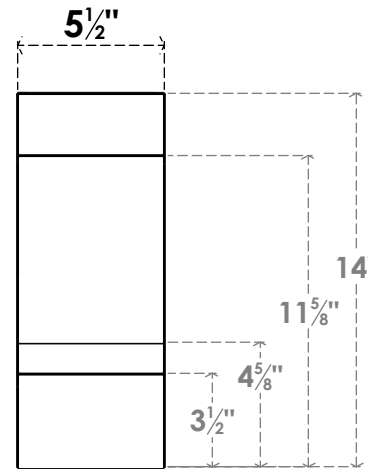

ITEM NUMBER: BRCPC055X06000X14000BOA

5 1/2"W X 6"D X 14"H BALBOA ARCHITECTURAL GRADE PVC CLOSED KNEE BRACE

SIDE PROFILE

FRONT PROFILE

ISOMETRIC

EKENA MILLWORK
2300 WEST MAIN ST.
CLARKSVILLE, TX 75426
TOLL FREE: 866-607-0453
WWW.EKENAMILLWORK.COM